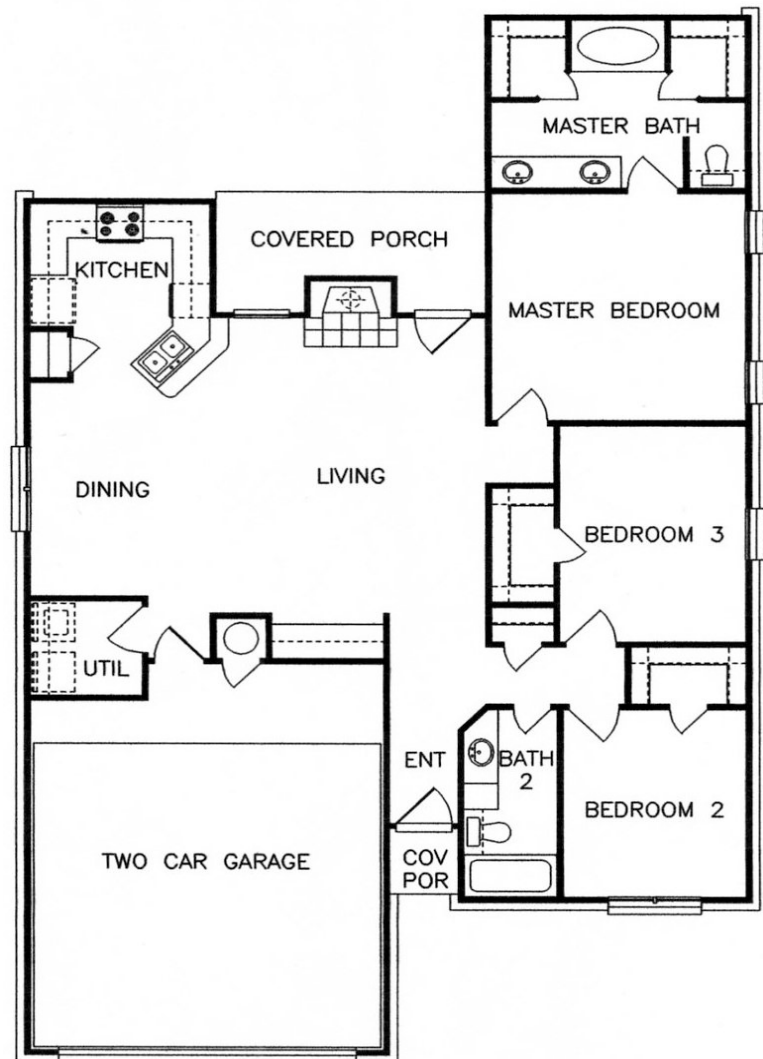

khomes.info

Your Home by Glover Construction

We have the keys to your dreams

© Glover Construction

1439 Plan: "Jade"

© Glover Construction

1439 Floorplan

3 Bedroom

2 Bath

1439 sq ft

This Floor Plan is Property of Glover Construction and is protected by Federal Copyright Laws.

It is unlawful to copy, duplicate or modify any part of this Floor Plan.